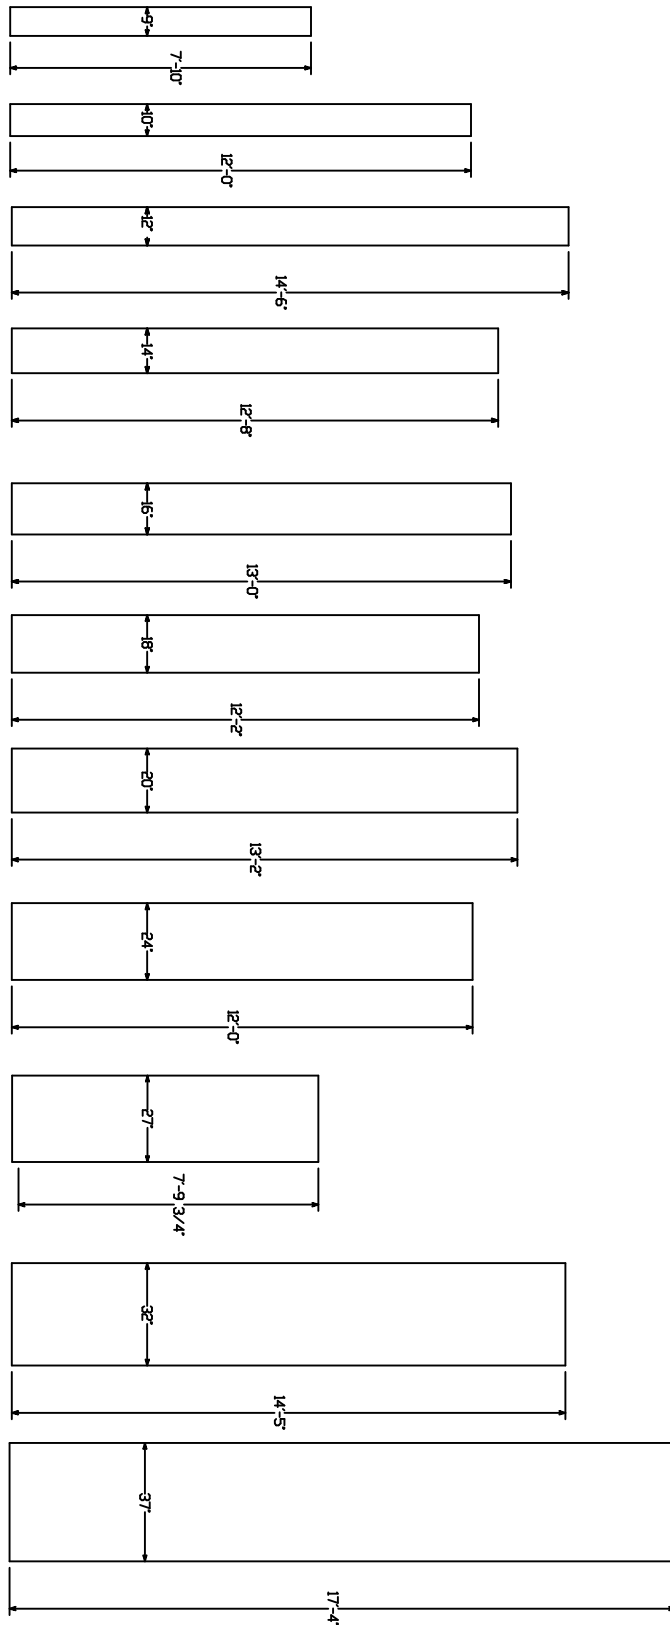

STOCK TUBE MOLDS

TUBES PROVIDED IN SPLIT HALVES

MANUFACTURED BY:  
 © ALL RIGHTS RESERVED

SPAULDING CRAFT INC.  
 TEL 727-726-2316 FAX 725-2897