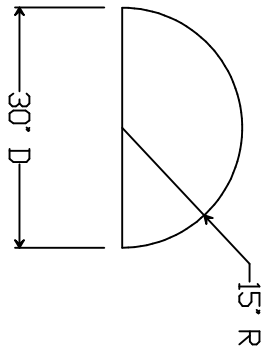

SCALE : 1/2" = 1'-0"

STOCK HALF SPHERES
SMALL DOMES & SPHERES AVAILABLE
WITH INTERNAL OR EXTERNAL FLANGES