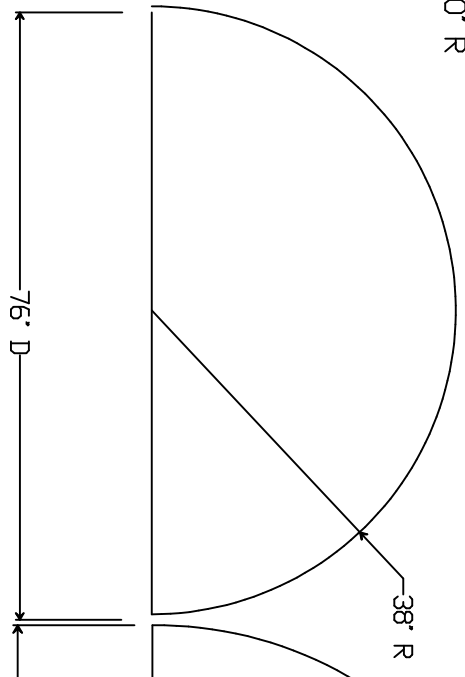

SCALE : 1/2" = 1'-0"

STOCK HALF SPHERES
SMALL DOMES & SPHERES AVAILABLE
WITH INTERNAL OR EXTERNAL FLANGES