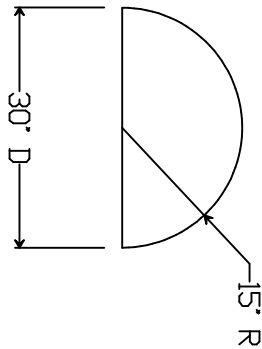

SCALE : 1/2" = 1'-0"

STOCK HALF SPHERES
SMALL DOMES & SPHERES AVAILABLE
WITH INTERNAL OR EXTERNAL FLANGES