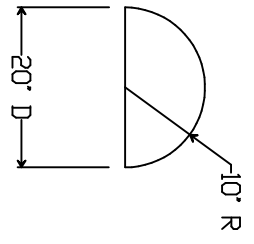

SCALE : 1/2" = 1'-0"

STOCK HALF SPHERES
SMALL DOMES & SPHERES AVAILABLE
WITH INTERNAL OR EXTERNAL FLANGES