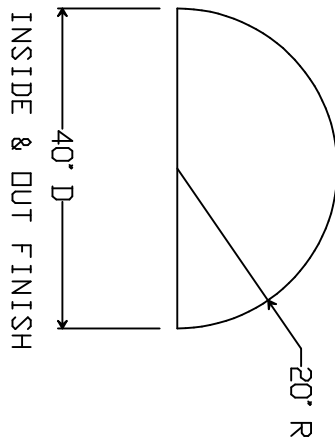

SCALE : 1/2" = 1'-0"

STOCK HALF SPHERES
SMALL DOMES & SPHERES AVAILABLE
WITH INTERNAL OR EXTERNAL FLANGES