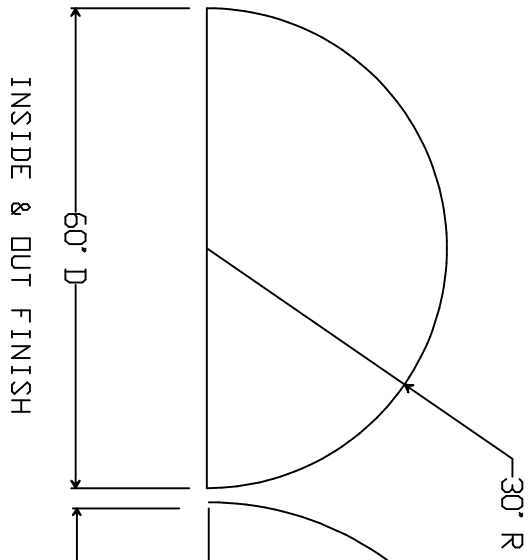

SCALE : 1/2" = 1'-0"

STOCK HALF SPHERES
SMALL DOMES & SPHERES AVAILABLE
WITH INTERNAL OR EXTERNAL FLANGES