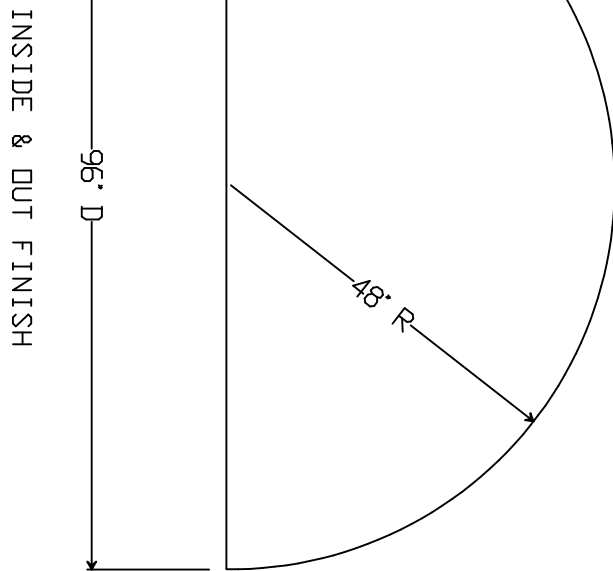

SCALE : 1/2" = 1'-0"

STOCK HALF SPHERES
SMALL DOMES & SPHERES AVAILABLE
WITH INTERNAL OR EXTERNAL FLANGES