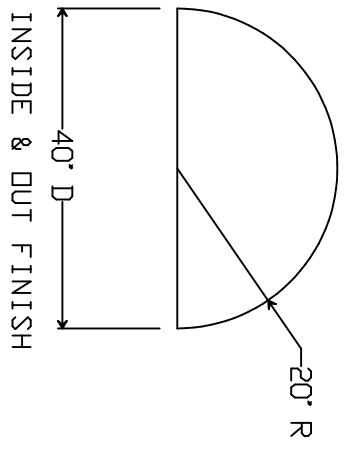

SCALE : 1/2" = 1'-0"

STOCK HALF SPHERES
SMALL DOMES & SPHERES AVAILABLE
WITH INTERNAL OR EXTERNAL FLANGES