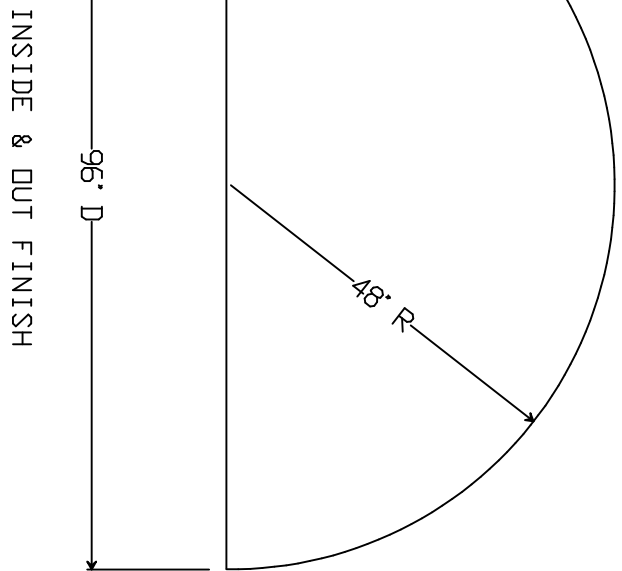

SCALE : 1/2" = 1'-0"

STOCK HALF SPHERES
SMALL DOMES & SPHERES AVAILABLE
WITH INTERNAL OR EXTERNAL FLANGES