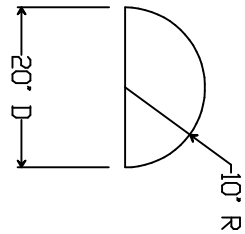

SCALE : 1/2" = 1'-0"

STOCK HALF SPHERES
SMALL DOMES & SPHERES AVAILABLE
WITH INTERNAL OR EXTERNAL FLANGES