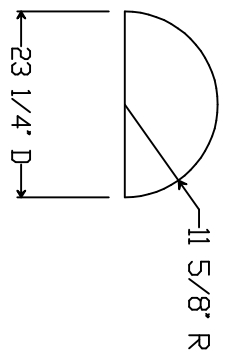

SCALE : 1/2" = 1'-0"

STOCK HALF SPHERES
SMALL DOMES & SPHERES AVAILABLE
WITH INTERNAL OR EXTERNAL FLANGES