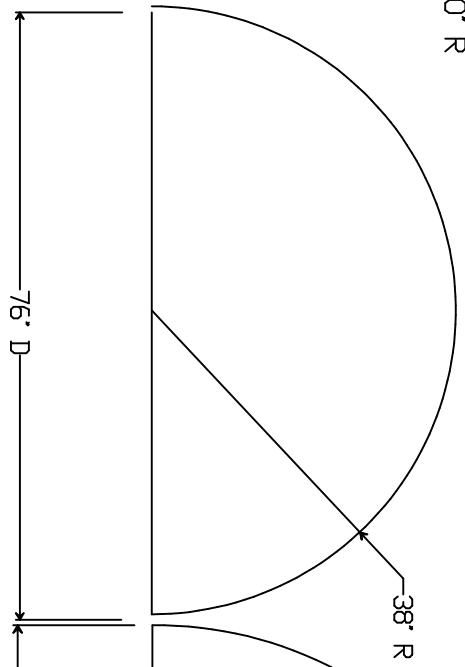

SCALE : 1/2" = 1'-0"

STOCK HALF SPHERES
SMALL DOMES & SPHERES AVAILABLE
WITH INTERNAL OR EXTERNAL FLANGES