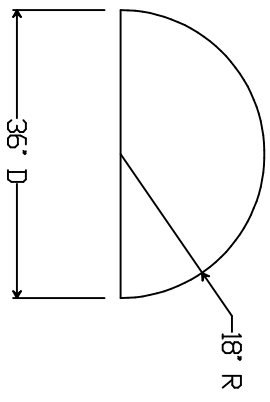

SCALE : 1/2" = 1'-0"

STOCK HALF SPHERES
SMALL DOMES & SPHERES AVAILABLE
WITH INTERNAL OR EXTERNAL FLANGES