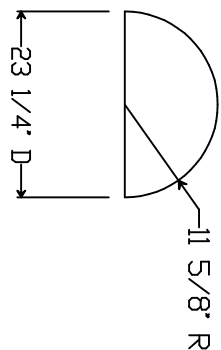

SCALE : 1/2" = 1'-0"

STOCK HALF SPHERES
SMALL DOMES & SPHERES AVAILABLE
WITH INTERNAL OR EXTERNAL FLANGES