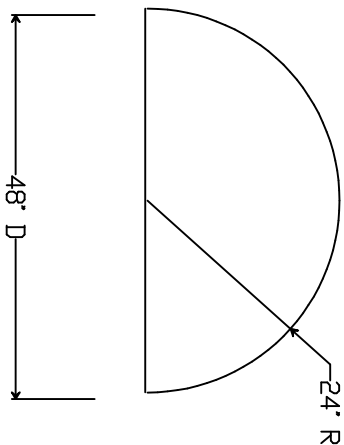

SCALE : 1/2" = 1'-0"

STOCK HALF SPHERES
SMALL DOMES & SPHERES AVAILABLE
WITH INTERNAL OR EXTERNAL FLANGES