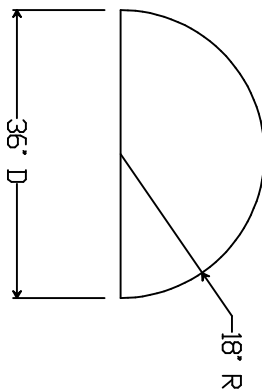

SCALE : 1/2" = 1'-0"

STOCK HALF SPHERES
SMALL DOMES & SPHERES AVAILABLE
WITH INTERNAL OR EXTERNAL FLANGES