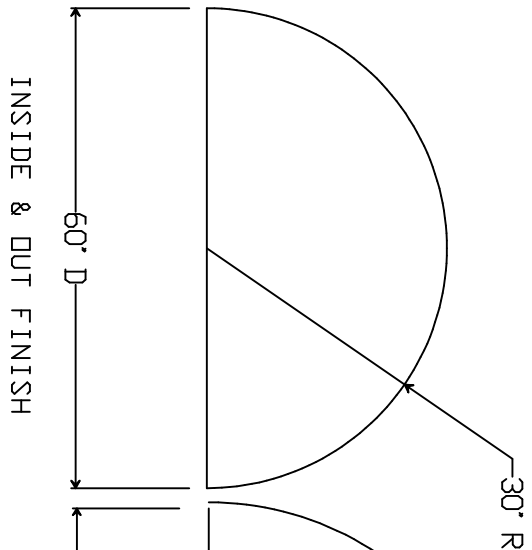

SCALE : 1/2" = 1'-0"

STOCK HALF SPHERES
SMALL DOMES & SPHERES AVAILABLE
WITH INTERNAL OR EXTERNAL FLANGES