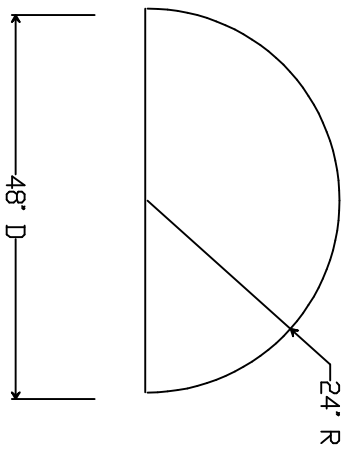

SCALE : 1/2" = 1'-0"

STOCK HALF SPHERES
SMALL DOMES & SPHERES AVAILABLE
WITH INTERNAL OR EXTERNAL FLANGES