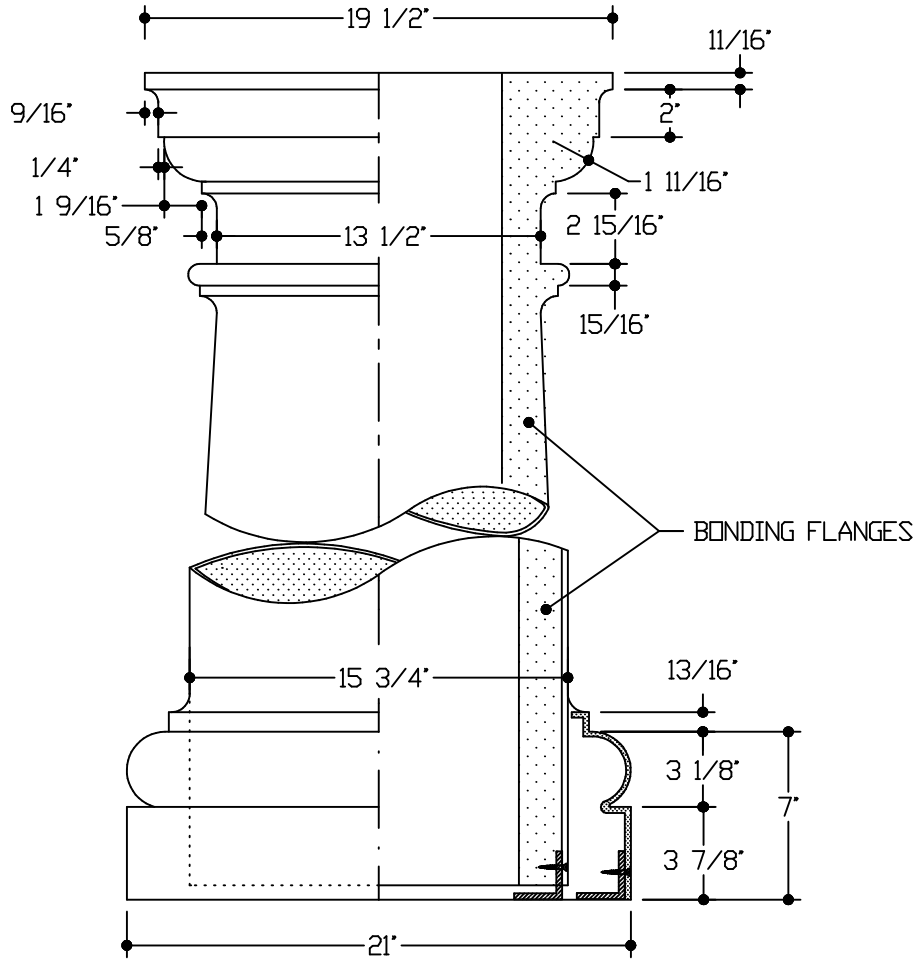

BONDING FLANGES

BASE ATTACHMENT DETAIL

CF FLORIDA
COLUMNS

S - 09 - 0 - T

MANUFACTURED BY:
© ALL RIGHTS RESERVED

SPAULDING CRAFT INC.
TEL 727-726-2316 FAX 725-2897