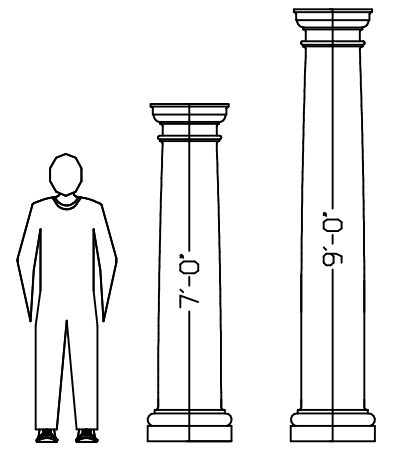

COLUMN	Tuscan	S-09-0-T
Height Range	7'-0" thru 9'-0"	
Capital	19 1/2" sq	
Base	21 separate	
Throat	13 1/2"	
Shaft	15 3/4"	
Column is molded in halves		
Bonding flanges continuous		
Shipping weight approx.		90 LB.