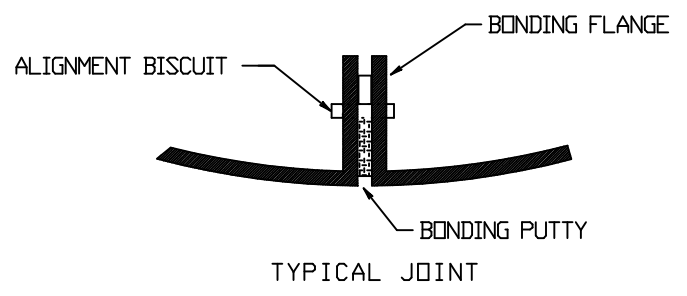

COLUMN	Tuscan	S-09-0-T
Height Range	7'-0" thru 9'-0"	
Capital	19 1/2" sq	
Base	21 separate	
Throat	13 1/2"	
Shaft	15 3/4"	
Column is molded in halves		
Bonding flanges continuous		
Shipping weight approx.		90 LB.