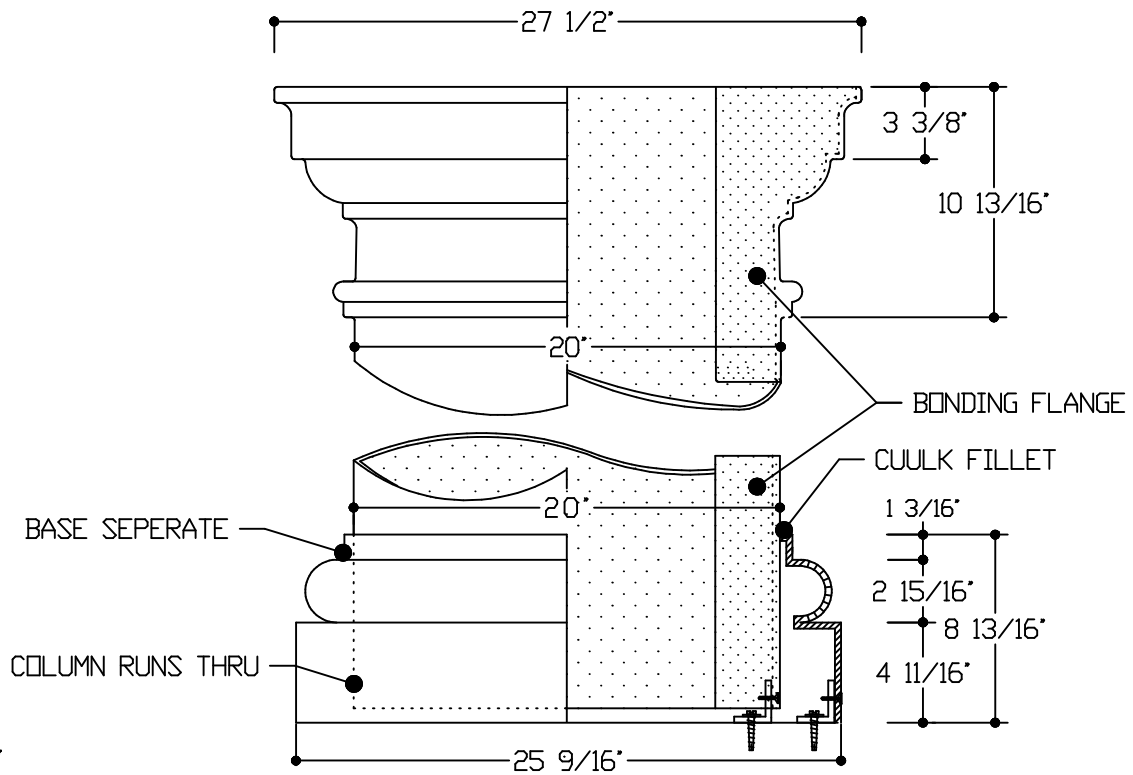

BASE ATTACHMENT AND FLANGE DETAILS

FLORIDA
COLUMNS

S - 09 - SS - T

MANUFACTURED BY: SPAULDING CRAFT INC.
© ALL RIGHTS RESERVED TEL 727-726-2316 FAX 725-2897