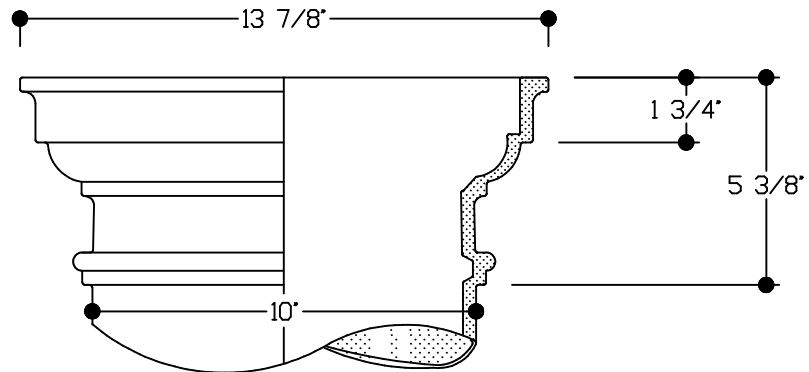

BASE ATTACHMENT

FLORIDA
COLUMNS

S - 08 - SS - T

MANUFACTURED BY:
© ALL RIGHTS RESERVED

SPAULDING CRAFT INC.
TEL 727-726-2316 FAX 725-2897