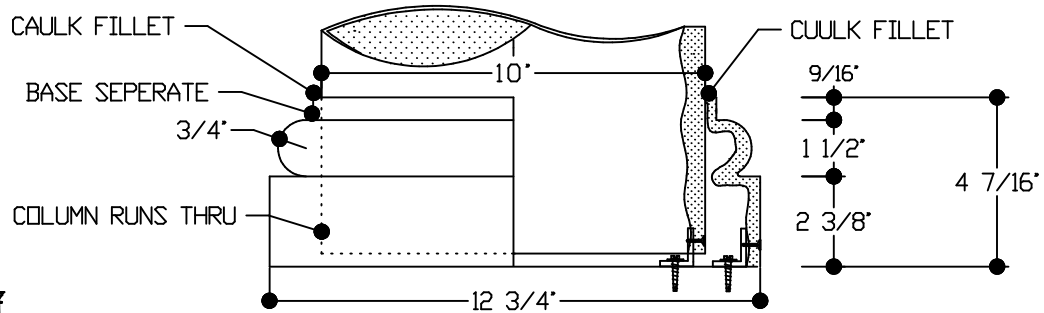

BASE ATTACHMENT

FLORIDA
COLUMNS

S - 08 - SS - T

MANUFACTURED BY:
© ALL RIGHTS RESERVED

SPAULDING CRAFT INC.
TEL 727-726-2316 FAX 725-2897