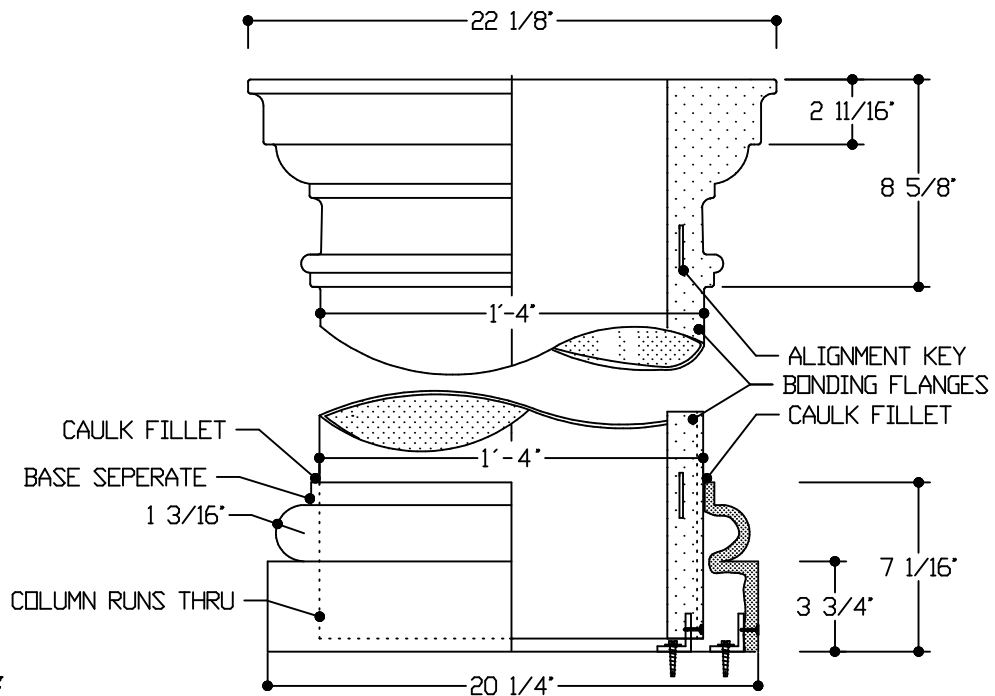

BASE ATTACHMENT AND FLANGE DETAILS

**CF** FLORIDA  
COLUMNS

**S - 13 - SS - T**

MANUFACTURED BY:  
© ALL RIGHTS RESERVED

**SPAULDING CRAFT INC.**  
TEL 727-726-2316 FAX 725-2897