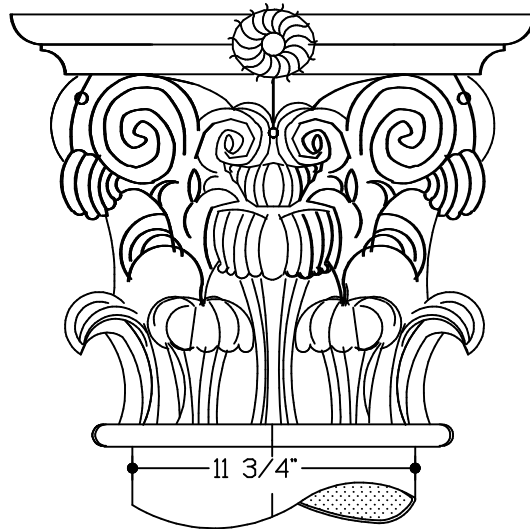

BONDING FLANGES

ALIGNMENT KEYS

BASE ATTACHMENT DETAILS

22"

18"

11 3/4"

BONDING FLANGES

7 1/2"

2 1/4"

1/2"-R

13/16"-R

14"

19"

S - 12 - 0 - C

FLORIDA
COLUMNS

MANUFACTURED BY:
© ALL RIGHTS RESERVED