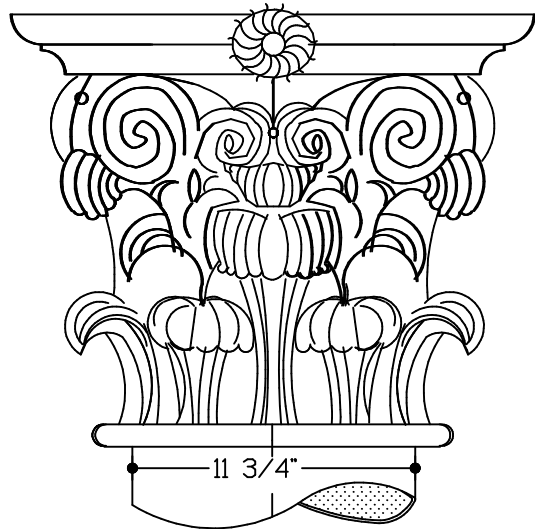

BONDING FLANGES

ALIGNMENT KEYS

BASE ATTACHMENT DETAILS

22"

18"

11 3/4"

BONDING FLANGES

S - 1 2 - 0 - C