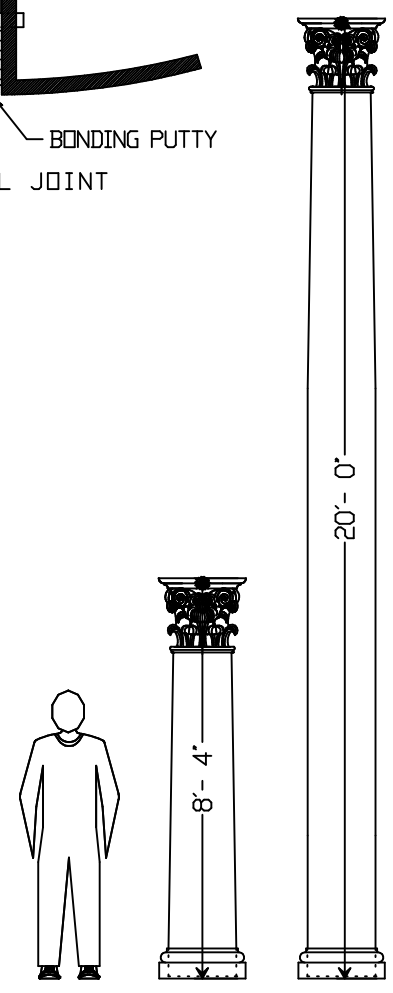

COLUMN	CORINTHIAN	S-10-0-C
Height Range	8' - 4" to 20' - 0"	
Capital	22" sq.	
Base	21 5/8" separate	
Throat	14 1/2"	
Shaft	17"	
Column is molded in halves		
Bonding flanges continuous		
Shipping weight approx.		90 LB.