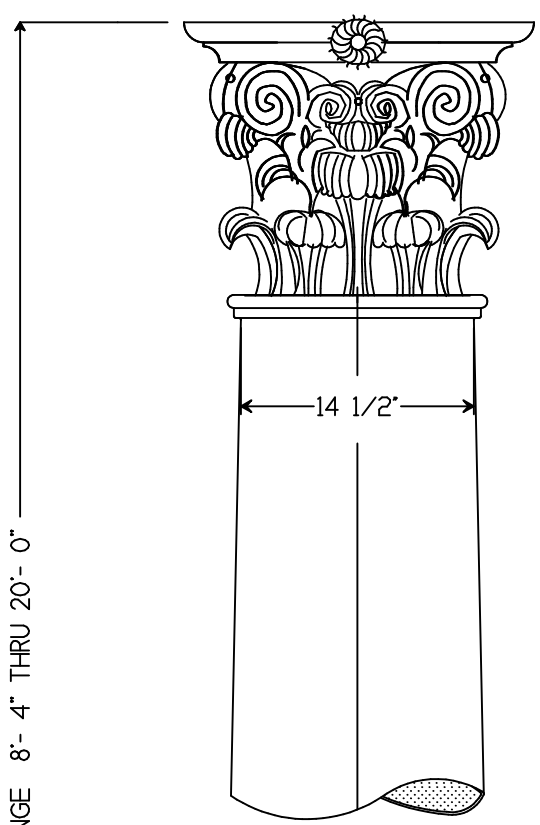

COLUMN	CORINTHIAN	S-10-0-C
Height Range	8' - 4" to 20' - 0"	
Capital	22" sq.	
Base	21 5/8" separate	
Throat	14 1/2"	
Shaft	17"	
Column is molded in halves		
Bonding flanges continuous		
Shipping weight approx.		90 LB.