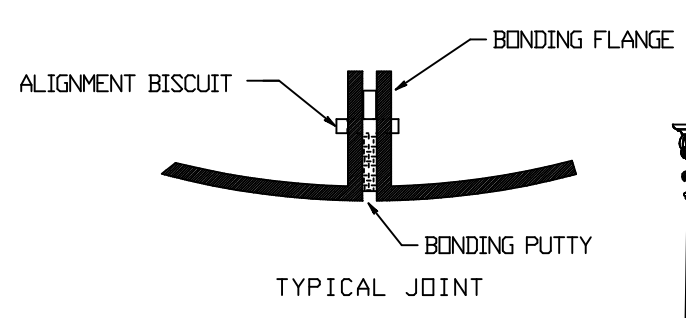

COLUMN	CORINTHIAN	S-10-0-C
Height Range	8' - 4" to 20' - 0"	
Capital	22" sq.	
Base	21 5/8" separate	
Throat	14 1/2"	
Shaft	17"	
Column is molded in halves		
Bonding flanges continuous		
Shipping weight approx.		90 LB.