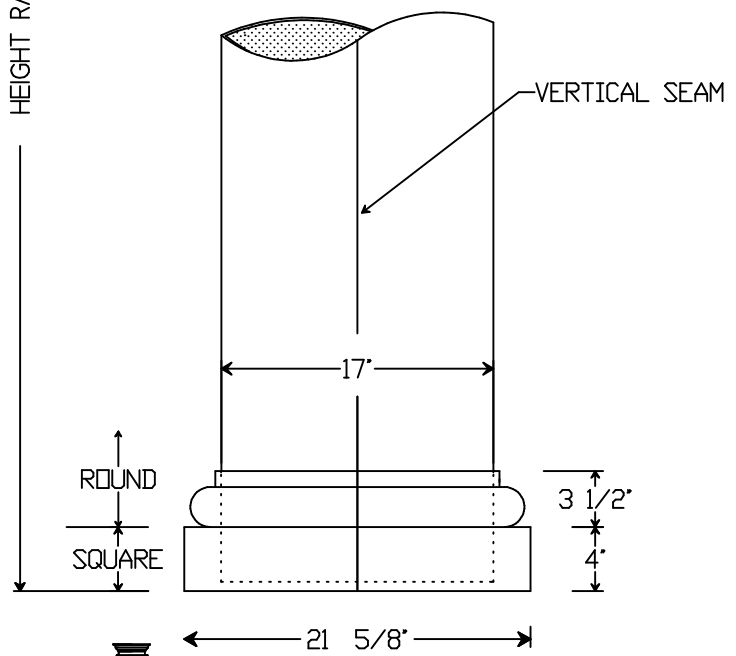

COLUMN	CORINTHIAN	S-10-0-C
Height Range	8' - 4" to 20' - 0"	
Capital	22" sq.	
Base	21 5/8" separate	
Throat	14 1/2"	
Shaft	17"	
Column is molded in halves		
Bonding flanges continuous		
Shipping weight approx.		90 LB.